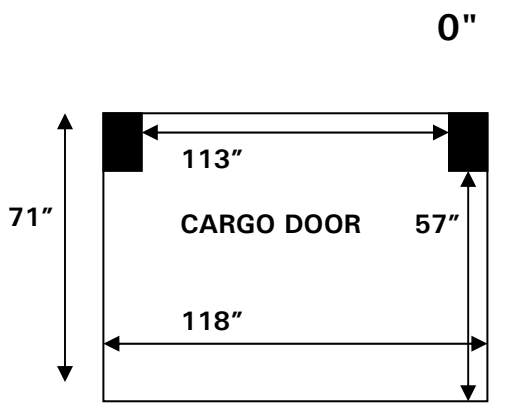

CONVAIR 5800

SEE CARGO AIRCRAFT
SUMMARY FOR MAX WEIGHTS

Cargo Loading Equipment Box: 31"

NOTE: With Guard closed: max width 89"

CABIN WIDTH AND HEIGHT

COMPARTMENTS

A thru F = 109"

G = 62.5"

H = 68.5"

VERY LIGHT LOAD

*Please refer to FLOOR
LOADING FORMULA and
LOADING CHART

0" 545" 663" 785"

CV-580/5800 LOADING CHART AT DOOR

(except N131FL)

The following dimensions are maximums per skid/box.

L	X	W	X	H
113	X	49	X	71
113	X	50	X	70
113	X	54	X	69
113	X	57	X	68
113	X	60	X	67
113	X	62	X	66
113	X	64	X	65
113	X	68	X	64
113	X	70.5	X	62
113	X	73	X	60
113	X	76	X	58
118	X	86	X	57
118	X	87	X	56
118	X	88	X	55
118	X	90	X	54
118	X	92	X	53
118	X	93	X	52

NOTE: MAXIMUM CABIN WIDTH IN FRONT OF DOOR WITH THE DOOR CLOSED IS 89" BECAUSE OF THE DOOR GUARD.

CABIN SIZE (FORWARD OF DOOR)

MAXIMUM DIMENSIONS FOR ANGULAR LOAD				
L	X	W	X	H
300	X	24	X	52
260	X	30	X	52
240	X	36	X	52
220	X	42	X	52
200	X	48	X	52
185	X	54	X	52
170	X	60	X	52

W	X	H
44	X	73.5
46	X	73
48	X	72
50	X	71.5
52	X	71
54	X	70.5
56	X	70
58	X	69
62	X	68
66	X	66
70	X	65
72	X	64
74	X	63
78	X	61
80	X	60
82	X	59
84	X	58
85	X	57.5

ALL SIZES BELOW THIS POINT ARE THE SAME AS ABOVE