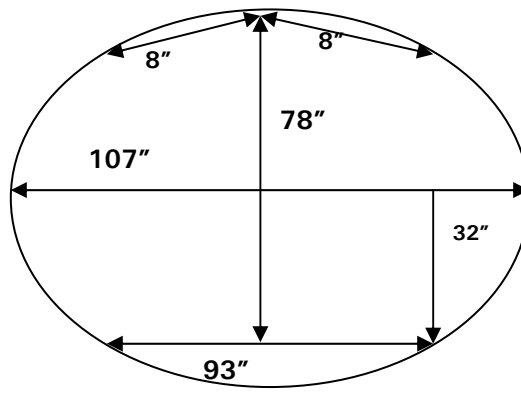

CONVAIR 5800

SEE CARGO AIRCRAFT
SUMMARY FOR MAX WEIGHTS

Cargo Loading Equipment Box: 31"

NOTE: With Guard closed: max width 89"

CABIN WIDTH AND HEIGHT

COMPARTMENTS

A thru F = 109"

G = 62.5"

H = 68.5"

VERY LIGHT LOAD

*Please refer to FLOOR
LOADING FORMULA and
LOADING CHART

0" 545" 663" 785"

CV-580/5800 LOADING CHART AT DOOR

(except N131FL)

The following dimensions are maximums per skid/box.

L	X	W	X	H
113	X	49	X	71
113	X	50	X	70
113	X	54	X	69
113	X	57	X	68
113	X	60	X	67
113	X	62	X	66
113	X	64	X	65
113	X	68	X	64
113	X	70.5	X	62
113	X	73	X	60
113	X	76	X	58
118	X	86	X	57
118	X	87	X	56
118	X	88	X	55
118	X	90	X	54
118	X	92	X	53
118	X	93	X	52

NOTE: MAXIMUM CABIN WIDTH IN FRONT OF DOOR WITH THE DOOR CLOSED IS 89" BECAUSE OF THE DOOR GUARD.

CABIN SIZE (FORWARD OF DOOR)

MAXIMUM DIMENSIONS FOR ANGULAR LOAD				
L	X	W	X	H
300	X	24	X	52
260	X	30	X	52
240	X	36	X	52
220	X	42	X	52
200	X	48	X	52
185	X	54	X	52
170	X	60	X	52

W	X	H
44	X	73.5
46	X	73
48	X	72
50	X	71.5
52	X	71
54	X	70.5
56	X	70
58	X	69
62	X	68
66	X	66
70	X	65
72	X	64
74	X	63
78	X	61
80	X	60
82	X	59
84	X	58
85	X	57.5

ALL SIZES BELOW THIS POINT ARE THE SAME AS ABOVE