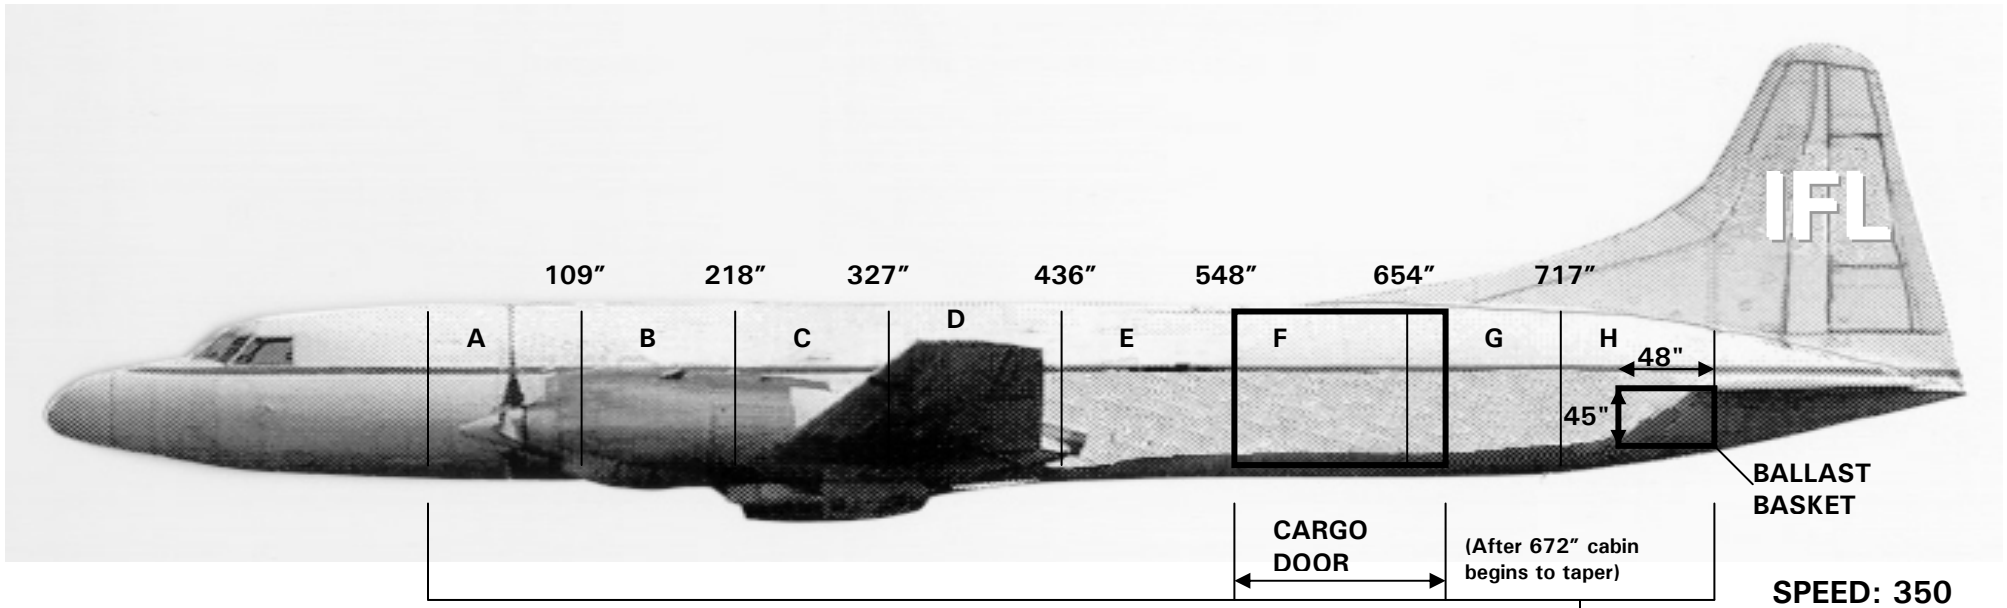

CONVAIR 5800

SEE CARGO AIRCRAFT
SUMMARY FOR MAX WEIGHTS

Cargo Loading Equipment Box: 31"

NOTE: With Guard closed: max width 89"

CABIN WIDTH AND HEIGHT

COMPARTMENTS

A thru F = 109"

G = 62.5"

H = 68.5"

VERY LIGHT LOAD

*Please refer to FLOOR
LOADING FORMULA and
LOADING CHART

0" 545" 663" 785"

CV-580/5800 LOADING CHART AT DOOR

(except N131FL)

The following dimensions are maximums per skid/box.

L	X	W	X	H
113	X	49	X	71
113	X	50	X	70
113	X	54	X	69
113	X	57	X	68
113	X	60	X	67
113	X	62	X	66
113	X	64	X	65
113	X	68	X	64
113	X	70.5	X	62
113	X	73	X	60
113	X	76	X	58
118	X	86	X	57
118	X	87	X	56
118	X	88	X	55
118	X	90	X	54
118	X	92	X	53
118	X	93	X	52

NOTE: MAXIMUM CABIN WIDTH IN FRONT OF DOOR WITH THE DOOR CLOSED IS 89" BECAUSE OF THE DOOR GUARD.

CABIN SIZE (FORWARD OF DOOR)

MAXIMUM DIMENSIONS FOR ANGULAR LOAD				
L	X	W	X	H
300	X	24	X	52
260	X	30	X	52
240	X	36	X	52
220	X	42	X	52
200	X	48	X	52
185	X	54	X	52
170	X	60	X	52

W	X	H
44	X	73.5
46	X	73
48	X	72
50	X	71.5
52	X	71
54	X	70.5
56	X	70
58	X	69
62	X	68
66	X	66
70	X	65
72	X	64
74	X	63
78	X	61
80	X	60
82	X	59
84	X	58
85	X	57.5

ALL SIZES BELOW THIS POINT ARE THE SAME AS ABOVE