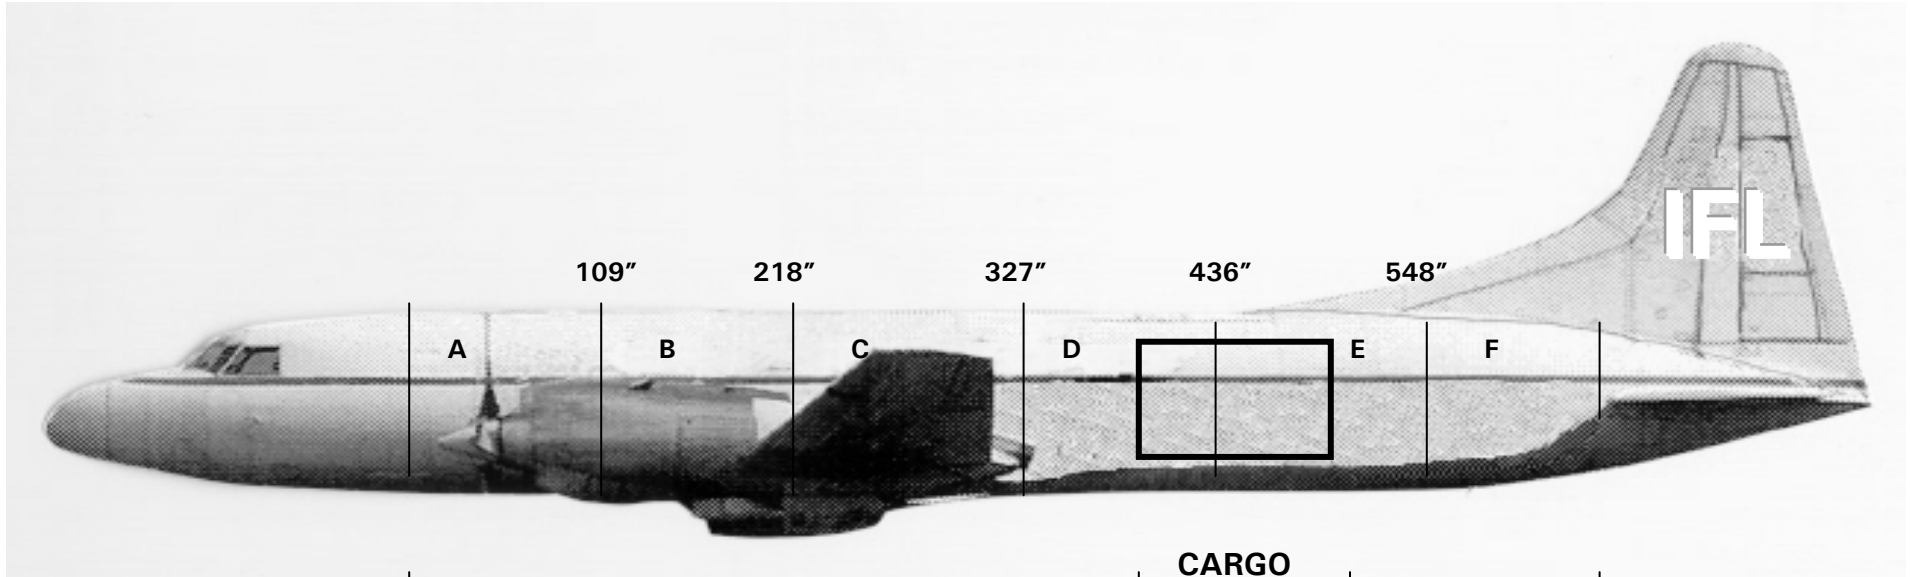

CONVAIR 580

SEE CARGO AIRCRAFT
SUMMARY FOR MAX WEIGHTS

for all CV-580s except N131FL

CARGO DOOR

NOTE: With Guard closed: max width 89"

VERY LIGHT LOAD

COMPARTMENTS

A thru E = 109"
F = 76"

* Please refer to
FLOOR LOADING
FORMULA and
the CV-580
LOADING CHART