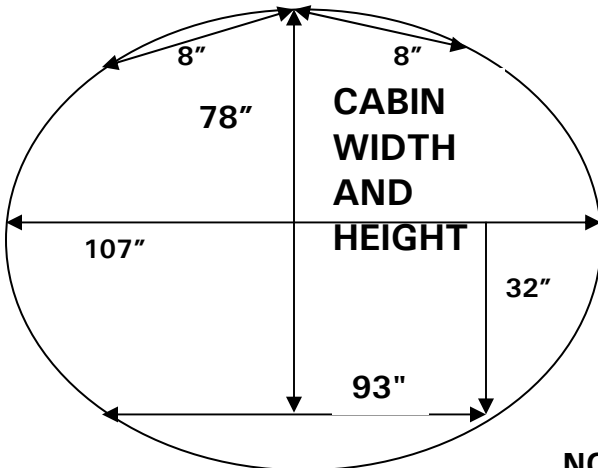

CONVAIR 580

SEE CARGO AIRCRAFT
SUMMARY FOR MAX WEIGHTS

for all CV-580s except N131FL

CARGO DOOR

NOTE: With Guard closed: max width 89"

VERY LIGHT LOAD

COMPARTMENTS

A thru E = 109"
F = 76"

* Please refer to
FLOOR LOADING
FORMULA and
the CV-580
LOADING CHART