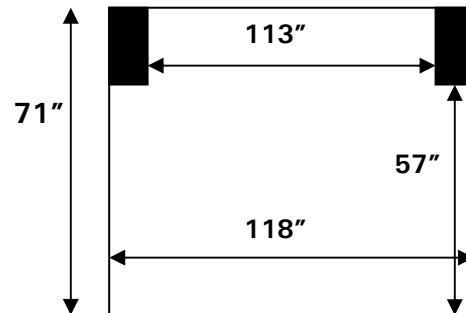

CONVAIR 580

SEE CARGO AIRCRAFT
SUMMARY FOR MAX WEIGHTS

for all CV-580s except N131FL

CARGO DOOR

NOTE: With Guard closed: max width 89"

VERY LIGHT LOAD

COMPARTMENTS

A thru E = 109"
F = 76"

* Please refer to
FLOOR LOADING
FORMULA and
the CV-580
LOADING CHART