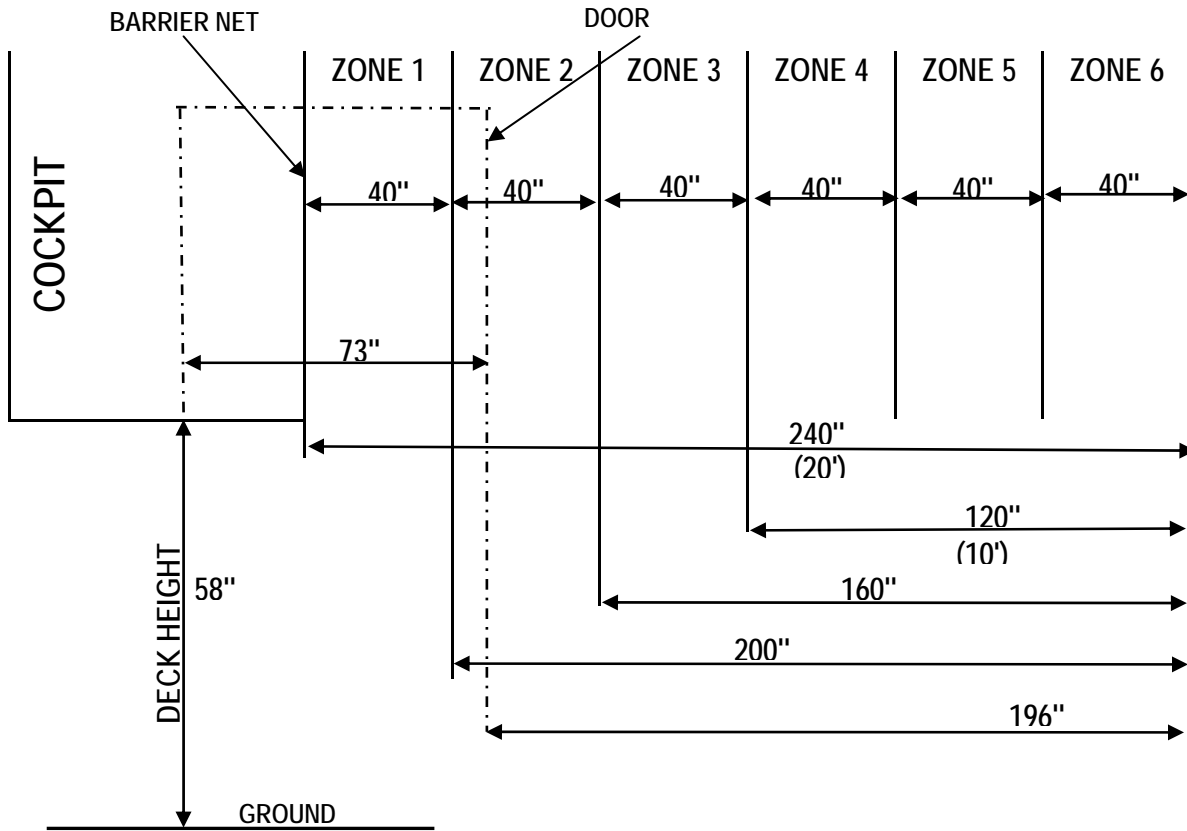

FALCON 20-5 DIMENSION SHEETS

*REFER TO LOADING DIMENSION CHART

*REFER TO LOADING DIMENSION CHART

FALCON 20-5 DIMENSION SHEETS

LOADING DIMENSION CHART
(IN INCHES)

Height	Width	Length
52	36	73
50	26	120
50	29	108
50	33	96
50	38	84
49	48	66
45	29	150
45	29	144
45	33	120
45	40	108
45	42	96
45	45	84
42	45	59
40	31	144
40	37	120
40	42	108
40	47	96
40	56	84

*length restriction is due to obstruction opposite the front of the door opening.

MAIN CABIN CROSS SECTION ZONES 1 THROUGH 5. ZONE 6 IS SLIGHTLY NARROWER (SEE BELOW).

FALCON 20-5 DIMENSION SHEETS

MAXIMUM WIDTH VERSUS HEIGHT: ZONES 1 THROUGH 5
(ZONE 6 SLIGHTLY NARROWER; SEE DIMENSIONS ON PAGE 2)