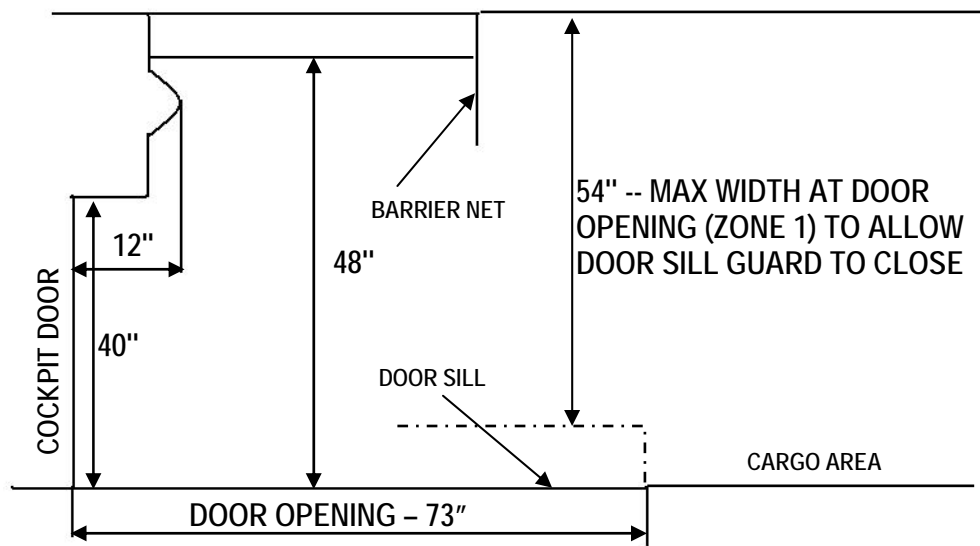

FALCON 20-5 DIMENSION SHEETS

*REFER TO LOADING DIMENSION CHART

*REFER TO LOADING DIMENSION CHART

FALCON 20-5 DIMENSION SHEETS

LOADING DIMENSION CHART
(IN INCHES)

Height	Width	Length
52	36	73
50	26	120
50	29	108
50	33	96
50	38	84
49	48	66
45	29	150
45	29	144
45	33	120
45	40	108
45	42	96
45	45	84
42	45	59
40	31	144
40	37	120
40	42	108
40	47	96
40	56	84

*length restriction is due to obstruction opposite the front of the door opening.

MAIN CABIN CROSS SECTION ZONES 1 THROUGH 5. ZONE 6 IS SLIGHTLY NARROWER (SEE BELOW).

FALCON 20-5 DIMENSION SHEETS

MAXIMUM WIDTH VERSUS HEIGHT: ZONES 1 THROUGH 5
(ZONE 6 SLIGHTLY NARROWER; SEE DIMENSIONS ON PAGE 2)