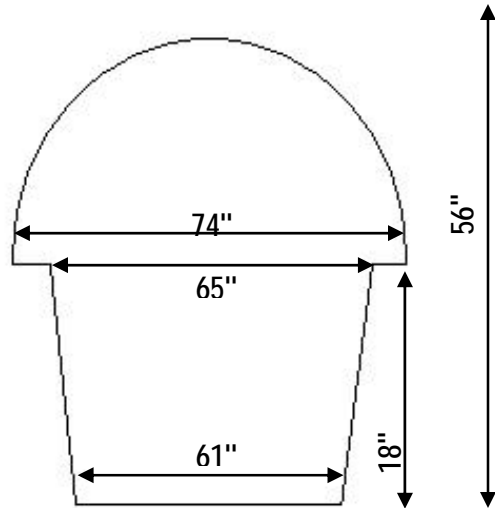

FALCON 20-5 DIMENSION SHEETS

*REFER TO LOADING DIMENSION CHART

*REFER TO LOADING DIMENSION CHART

FALCON 20-5 DIMENSION SHEETS

LOADING DIMENSION CHART
(IN INCHES)

Height	Width	Length
52	36	73
50	26	120
50	29	108
50	33	96
50	38	84
49	48	66
45	29	150
45	29	144
45	33	120
45	40	108
45	42	96
45	45	84
42	45	59
40	31	144
40	37	120
40	42	108
40	47	96
40	56	84

*length restriction is due to obstruction opposite the front of the door opening.

MAIN CABIN CROSS SECTION ZONES 1 THROUGH 5. ZONE 6 IS SLIGHTLY NARROWER (SEE BELOW).

FALCON 20-5 DIMENSION SHEETS

MAXIMUM WIDTH VERSUS HEIGHT: ZONES 1 THROUGH 5
(ZONE 6 SLIGHTLY NARROWER; SEE DIMENSIONS ON PAGE 2)