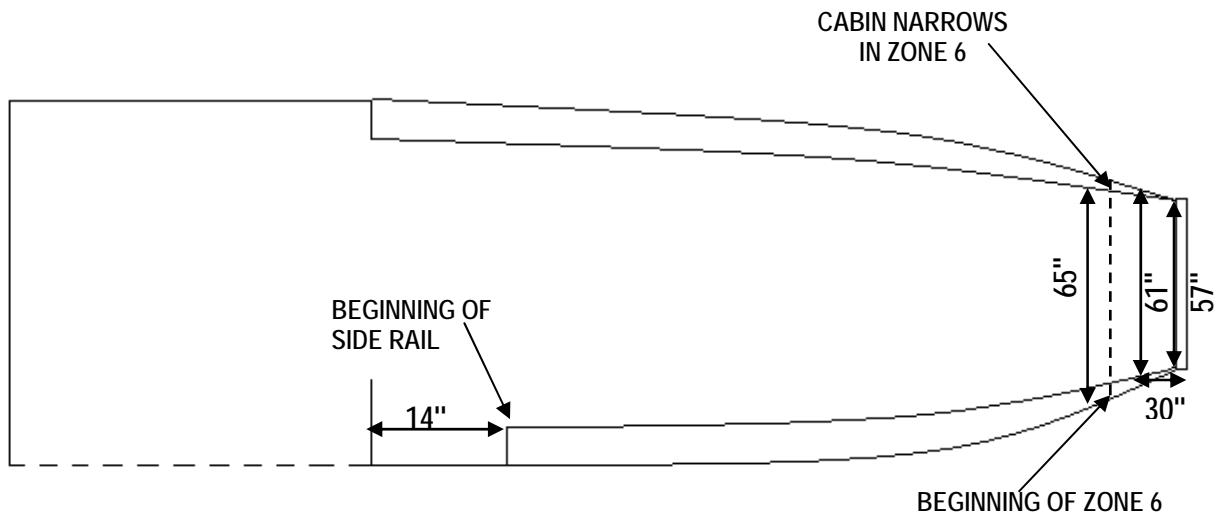

FALCON 20-5 DIMENSION SHEETS

*REFER TO LOADING DIMENSION CHART

*REFER TO LOADING DIMENSION CHART

FALCON 20-5 DIMENSION SHEETS

LOADING DIMENSION CHART
(IN INCHES)

Height	Width	Length
52	36	73
50	26	120
50	29	108
50	33	96
50	38	84
49	48	66
45	29	150
45	29	144
45	33	120
45	40	108
45	42	96
45	45	84
42	45	59
40	31	144
40	37	120
40	42	108
40	47	96
40	56	84

*length restriction is due to obstruction opposite the front of the door opening.

MAIN CABIN CROSS SECTION ZONES 1 THROUGH 5. ZONE 6 IS SLIGHTLY NARROWER (SEE BELOW).

FALCON 20-5 DIMENSION SHEETS

MAXIMUM WIDTH VERSUS HEIGHT: ZONES 1 THROUGH 5
(ZONE 6 SLIGHTLY NARROWER; SEE DIMENSIONS ON PAGE 2)