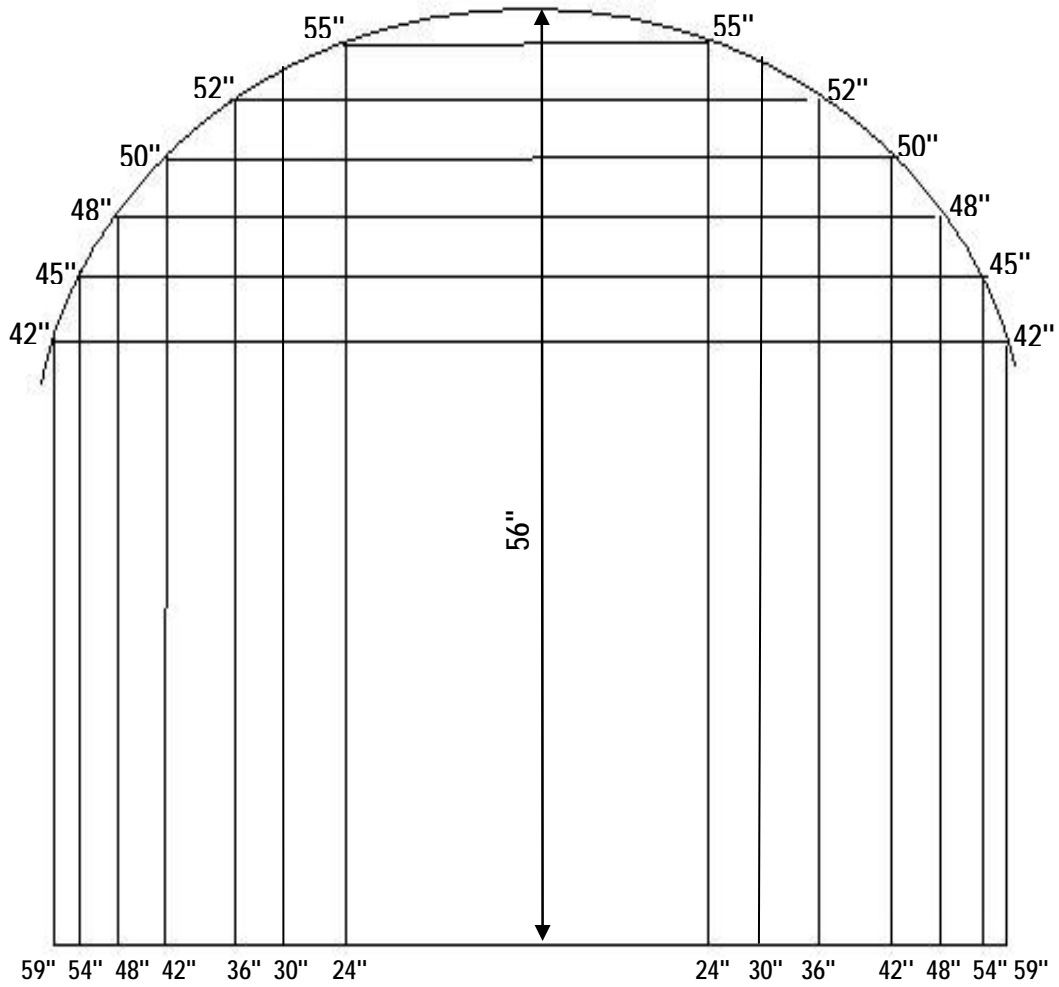

FALCON 20-5 DIMENSION SHEETS

*REFER TO LOADING DIMENSION CHART

*REFER TO LOADING DIMENSION CHART

FALCON 20-5 DIMENSION SHEETS

LOADING DIMENSION CHART
(IN INCHES)

Height	Width	Length
52	36	73
50	26	120
50	29	108
50	33	96
50	38	84
49	48	66
45	29	150
45	29	144
45	33	120
45	40	108
45	42	96
45	45	84
42	45	59
40	31	144
40	37	120
40	42	108
40	47	96
40	56	84

*length restriction is due to obstruction opposite the front of the door opening.

MAIN CABIN CROSS SECTION ZONES 1 THROUGH 5. ZONE 6 IS SLIGHTLY NARROWER (SEE BELOW).

FALCON 20-5 DIMENSION SHEETS

MAXIMUM WIDTH VERSUS HEIGHT: ZONES 1 THROUGH 5
(ZONE 6 SLIGHTLY NARROWER; SEE DIMENSIONS ON PAGE 2)